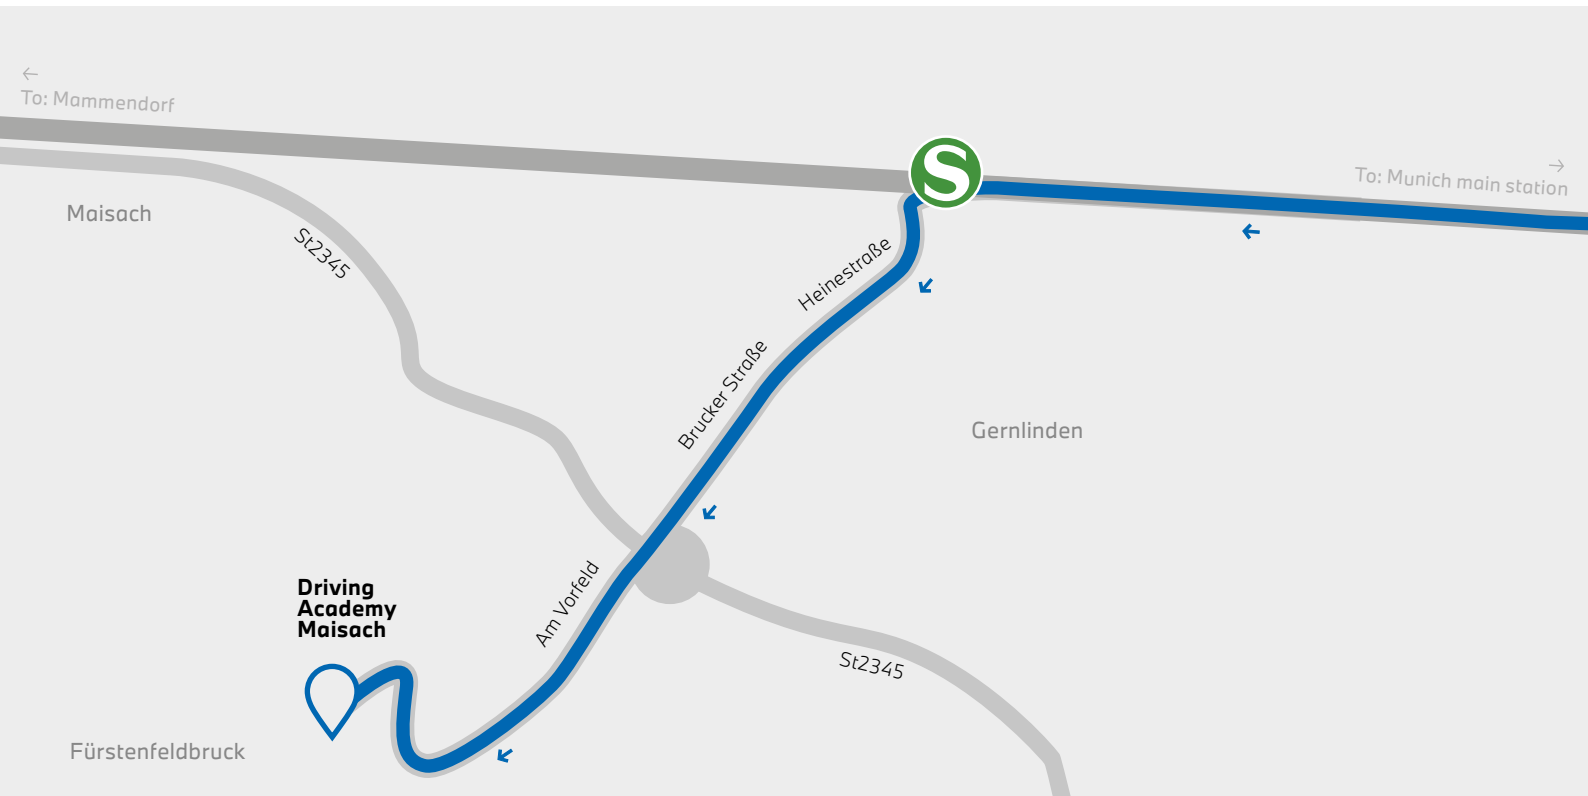

HOW TO GET TO THE DRIVING ACADEMY MASIACH.

BY CAR FROM MUNICH/THE A8.

Take exit 78 off the A8 onto the B471 towards Lindau/Fürstenfeldbruck/Maisach/Olching. Follow the B471 for around five kilometres, then take the exit onto the St2345 towards Olching/Maisach/Gernlinden.

After one kilometre, take the third exit off the roundabout and follow the signs to "Driving Academy Maisach".

Continue for about one kilometre along the road "Am Vorfeld" and keep right after the caravan park. After approx. 30 metres you will reach the gate to Fürstenfeldbruck airfield.

Please note: If your navigation system does not recognise the address, try "82216 Gernlinden, Maisach" instead. You will be directed via the B471 and St2345. At the roundabout approx. 200 metres before the destination follow the sign to "Driving Academy Maisach".

HOW TO GET TO THE DRIVING ACADEMY MASIACH. WITH THE S-BAHN TRAIN.

If you're travelling by S-Bahn train from Munich, take the S3 towards Mammendorf and get off at the stop "Gernlinden". The S-Bahn journey takes approx. 26 minutes from Munich Hauptbahnhof (main station). Walk south out of the S-Bahn station and take Heinestraße, which leads into Brucker Straße. Follow Brucker Straße for approx. 750 metres. You are now leaving Gernlinden. Cross the St2345 and continue onto "Am Vorfeld". This road will take you past a caravan park. Immediately afterwards, take a sharp right and continue to the gate to Fürstenfeldbruck airfield, where the Driving Academy Maisach is located. The walk from "Gernlinden" S-Bahn station takes about 30 minutes.