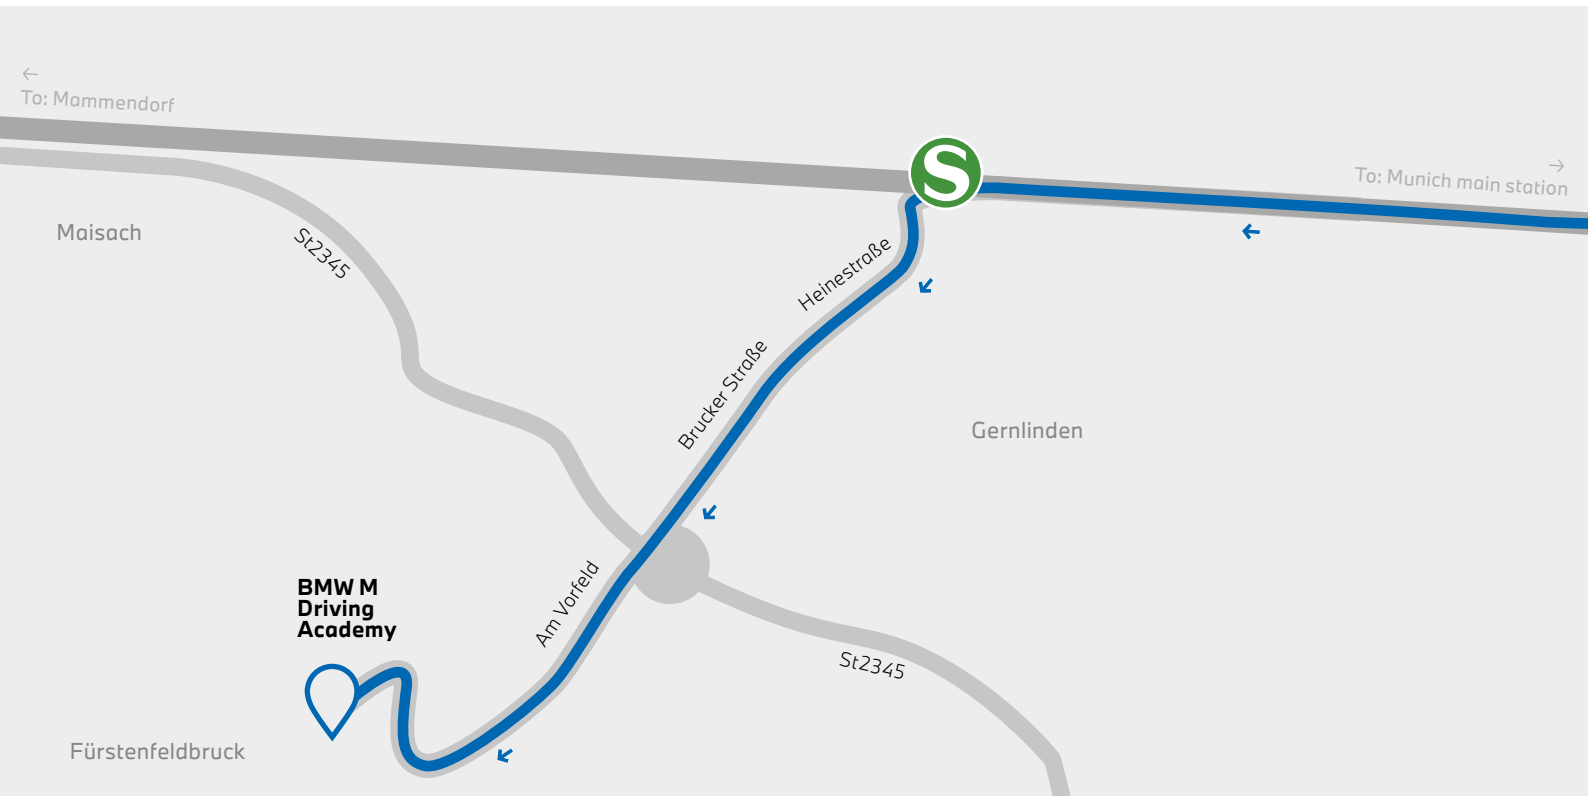

HOW TO GET TO THE BMW M DRIVING ACADEMY. WITH THE S-BAHN TRAIN.

If you're travelling by S-Bahn train from Munich, take the S3 towards Mammendorf and get off at the stop "Gernlinden". The S-Bahn journey takes approx. 26 minutes from Munich Hauptbahnhof (main station).

Walk south out of the S-Bahn station and take Heinestraße, which leads into Brucker Straße.

Follow Brucker Straße for approx. 750 metres. You are now leaving Gernlinden. Cross the St2345 and continue onto "Am Vorfeld". This road will take you past a caravan park.

Immediately afterwards, take a sharp right and continue to the gate to Fürstenfeldbruck airfield, where the BMW M Driving Academy is located.

The walk from "Gernlinden" S-Bahn station takes about 30 minutes.

ADDRESS.

BMW M Driving Academy
Am Vorfeld 1
82216 Maisach | Germany
Telephone +49 (0) 89 282 127 00^{1,2}
GPS 48°12'02.0"N 11°16'42.7"E

¹Guest Manager will be on hand to answer questions and provide information

CONTACT.

BMW M Driving Experience
Daimlerstraße 19
85748 Garching-Hochbrück | Germany
Telephone +49 (0) 89 - 2153 926 90²

²at the current local rate

FOLLOW US.

✉ drivingexperience@bmw-m.com
🌐 bmw-m.com/drivingexperience
📘 facebook.com/bmwm
📷 instagram.com/bmwm
BMWMDrivingExperience